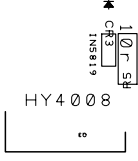

MOV MOV

C15
103 3KV
CAPACITOR SAFETY.
18NF. 250V

4.7uF 250V Metallized Polyester
Film CBB Capacitor

C13

CAPACITOR SAFETY.
18NF. 250V

MOV MOV

C15
103 3KV
CAPACITOR SAFETY.
18NF. 250V