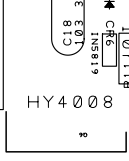

MOV MOV

C15
103 3KV
CAPACITOR SAFETY.
18NF. 250V

4.7uF 250V Metallized Polyester
Film CBB Capacitor

C13

CAPACITOR SAFETY.
18NF. 250V

MOV MOV

C15
103 3KV
CAPACITOR SAFETY.
18NF. 250V