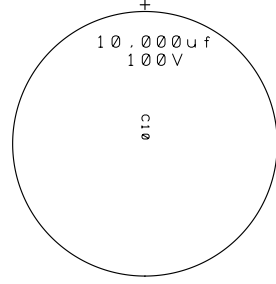

MOV MOV

C15
103 3KV
CAPACITOR SAFETY.
18NF. 250V

4.7uF 250V Metallized Polyester
Film CBB Capacitor

C13

CAPACITOR SAFETY.
18NF. 250V

MOV MOV

C15
103 3KV
CAPACITOR SAFETY.
18NF. 250V