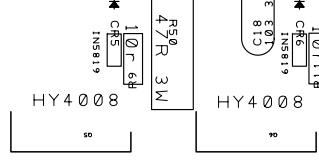

MOV MOV

C15
103 3KV
CAPACITOR SAFETY.
18NF. 250V

4.7uF 250V Metallized Polyester
Film CBB Capacitor

C13

CAPACITOR SAFETY.
18NF. 250V

MOV MOV

C15
103 3KV
CAPACITOR SAFETY.
18NF. 250V