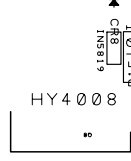

MOV MOV

C15
103 3KV
CAPACITOR SAFETY.
18NF. 250V

4.7uF 250V Metallized Polyester
Film CBB Capacitor

C13

CAPACITOR SAFETY.
18NF. 250V

MOV MOV

C15
103 3KV
CAPACITOR SAFETY.
18NF. 250V