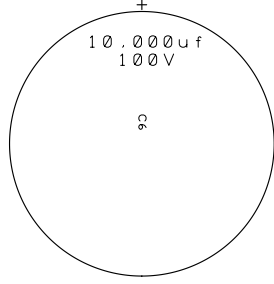

MOV MOV

C15
103 3KV
CAPACITOR SAFETY.
18NF. 250V

4.7uF 250V Metallized Polyester
Film CBB Capacitor

C13

CAPACITOR SAFETY.
18NF. 250V

MOV MOV

C15
103 3KV
CAPACITOR SAFETY.
18NF. 250V