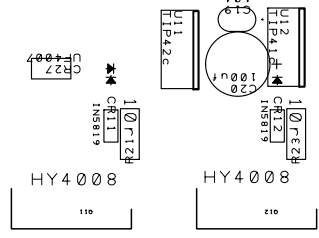

MOV MOV

C15
103 3KV
CAPACITOR SAFETY.
18NF. 250V

4.7uF 250V Metallized Polyester
Film CBB Capacitor

C13

CAPACITOR SAFETY.
18NF. 250V

MOV MOV

C15
103 3KV
CAPACITOR SAFETY.
18NF. 250V