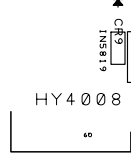

MOV MOV

C15
103 3KV
CAPACITOR SAFETY.
18NF. 250V

4.7uF 250V Metallized Polyester
Film CBB Capacitor

C13

CAPACITOR SAFETY.
18NF. 250V

MOV MOV

C15
103 3KV
CAPACITOR SAFETY.
18NF. 250V