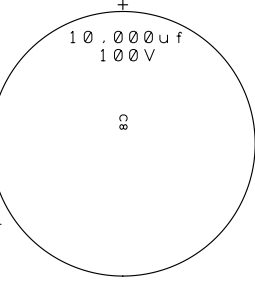

MOV MOV

C15
103 3KV
CAPACITOR SAFETY.
18NF. 250V

4.7uF 250V Metallized Polyester
Film CBB Capacitor

C13

CAPACITOR SAFETY.
18NF. 250V

MOV MOV

C15
103 3KV
CAPACITOR SAFETY.
18NF. 250V