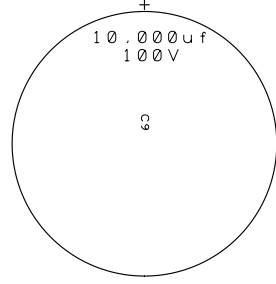

MOV MOV

C15
103 3KV
CAPACITOR SAFETY.
18NF. 250V

4.7uF 250V Metallized Polyester
Film CBB Capacitor

C13

CAPACITOR SAFETY.
18NF. 250V

MOV MOV

C15
103 3KV
CAPACITOR SAFETY.
18NF. 250V