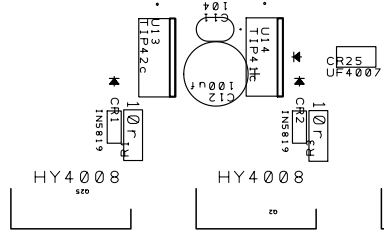

MOV MOV

C15
103 3KV
CAPACITOR SAFETY.
18NF. 250V

4.7uF 250V Metallized Polyester
Film CBB Capacitor

C13

CAPACITOR SAFETY.
18NF. 250V

MOV MOV

C15
103 3KV
CAPACITOR SAFETY.
18NF. 250V