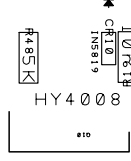

MOV MOV

C15
103 3KV
CAPACITOR SAFETY.
18NF. 250V

4.7uF 250V Metallized Polyester
Film CBB Capacitor

C13

CAPACITOR SAFETY.
18NF. 250V

MOV MOV

C15
103 3KV
CAPACITOR SAFETY.
18NF. 250V