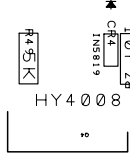

MOV MOV

C15
103 3KV
CAPACITOR SAFETY.
18NF. 250V

4.7uF 250V Metallized Polyester
Film CBB Capacitor

C13

CAPACITOR SAFETY.
18NF. 250V

MOV MOV

C15
103 3KV
CAPACITOR SAFETY.
18NF. 250V