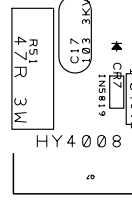

MOV MOV

C15
103 3KV
CAPACITOR SAFETY.
18NF. 250V

4.7uF 250V Metallized Polyester
Film CBB Capacitor

C13

CAPACITOR SAFETY.
18NF. 250V

MOV MOV

C15
103 3KV
CAPACITOR SAFETY.
18NF. 250V