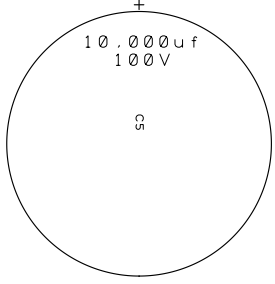

MOV MOV

C15
103 3KV
CAPACITOR SAFETY.
18NF. 250V

4.7uF 250V Metallized Polyester
Film CBB Capacitor

C13

CAPACITOR SAFETY.
18NF. 250V

MOV MOV

C15
103 3KV
CAPACITOR SAFETY.
18NF. 250V