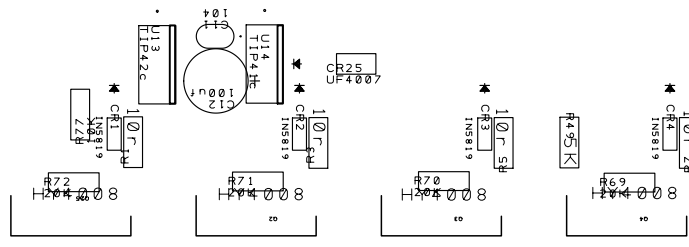

MOV MOV

C15
CAPACITOR SAFETY.
18NF. 250V

4.7uF 250V Metallized Polyester
Film CBB Capacitor

MOV MOV

C13

CAPACITOR SAFETY.
18NF. 250V