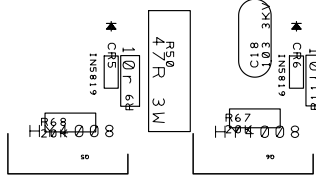

MOV MOV

C15
CAPACITOR SAFETY.
18NF. 250V

4.7uF 250V Metallized Polyester
Film CBB Capacitor

MOV MOV

C13

CAPACITOR SAFETY.
18NF. 250V