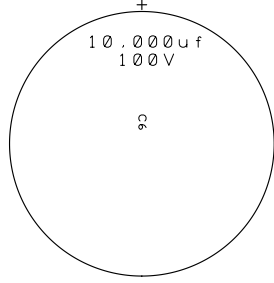

MOV MOV

C15
CAPACITOR SAFETY.
18NF. 250V

4.7uF 250V Metallized Polyester
Film CBB Capacitor

MOV MOV

C13

CAPACITOR SAFETY.
18NF. 250V