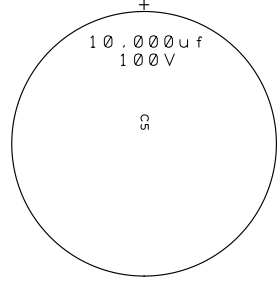

MOV MOV

C15
CAPACITOR SAFETY.
18NF. 250V

4.7uF 250V Metallized Polyester
Film CBB Capacitor

MOV MOV

C13

CAPACITOR SAFETY.
18NF. 250V