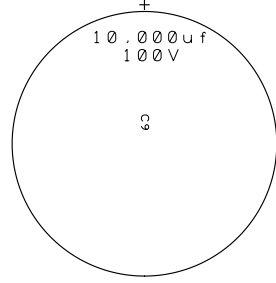

MOV MOV

C15
CAPACITOR SAFETY.
18NF. 250V

4.7uF 250V Metallized Polyester
Film CBB Capacitor

MOV MOV

C13

CAPACITOR SAFETY.
18NF. 250V