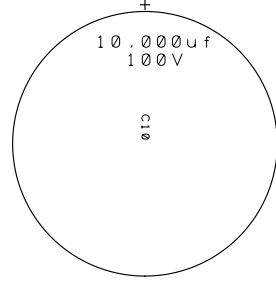

MOV MOV

C15
CAPACITOR SAFETY.
18NF. 250V

4.7uF 250V Metallized Polyester
Film CBB Capacitor

MOV MOV

C13

CAPACITOR SAFETY.
18NF. 250V