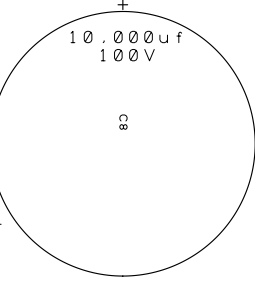

MOV MOV

C15
CAPACITOR SAFETY.
18NF. 250V

4.7uF 250V Metallized Polyester
Film CBB Capacitor

MOV MOV

C13

CAPACITOR SAFETY.
18NF. 250V