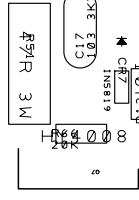

MOV MOV

C15
CAPACITOR SAFETY.
18NF. 250V

4.7uF 250V Metallized Polyester
Film CBB Capacitor

MOV MOV

C13

CAPACITOR SAFETY.
18NF. 250V