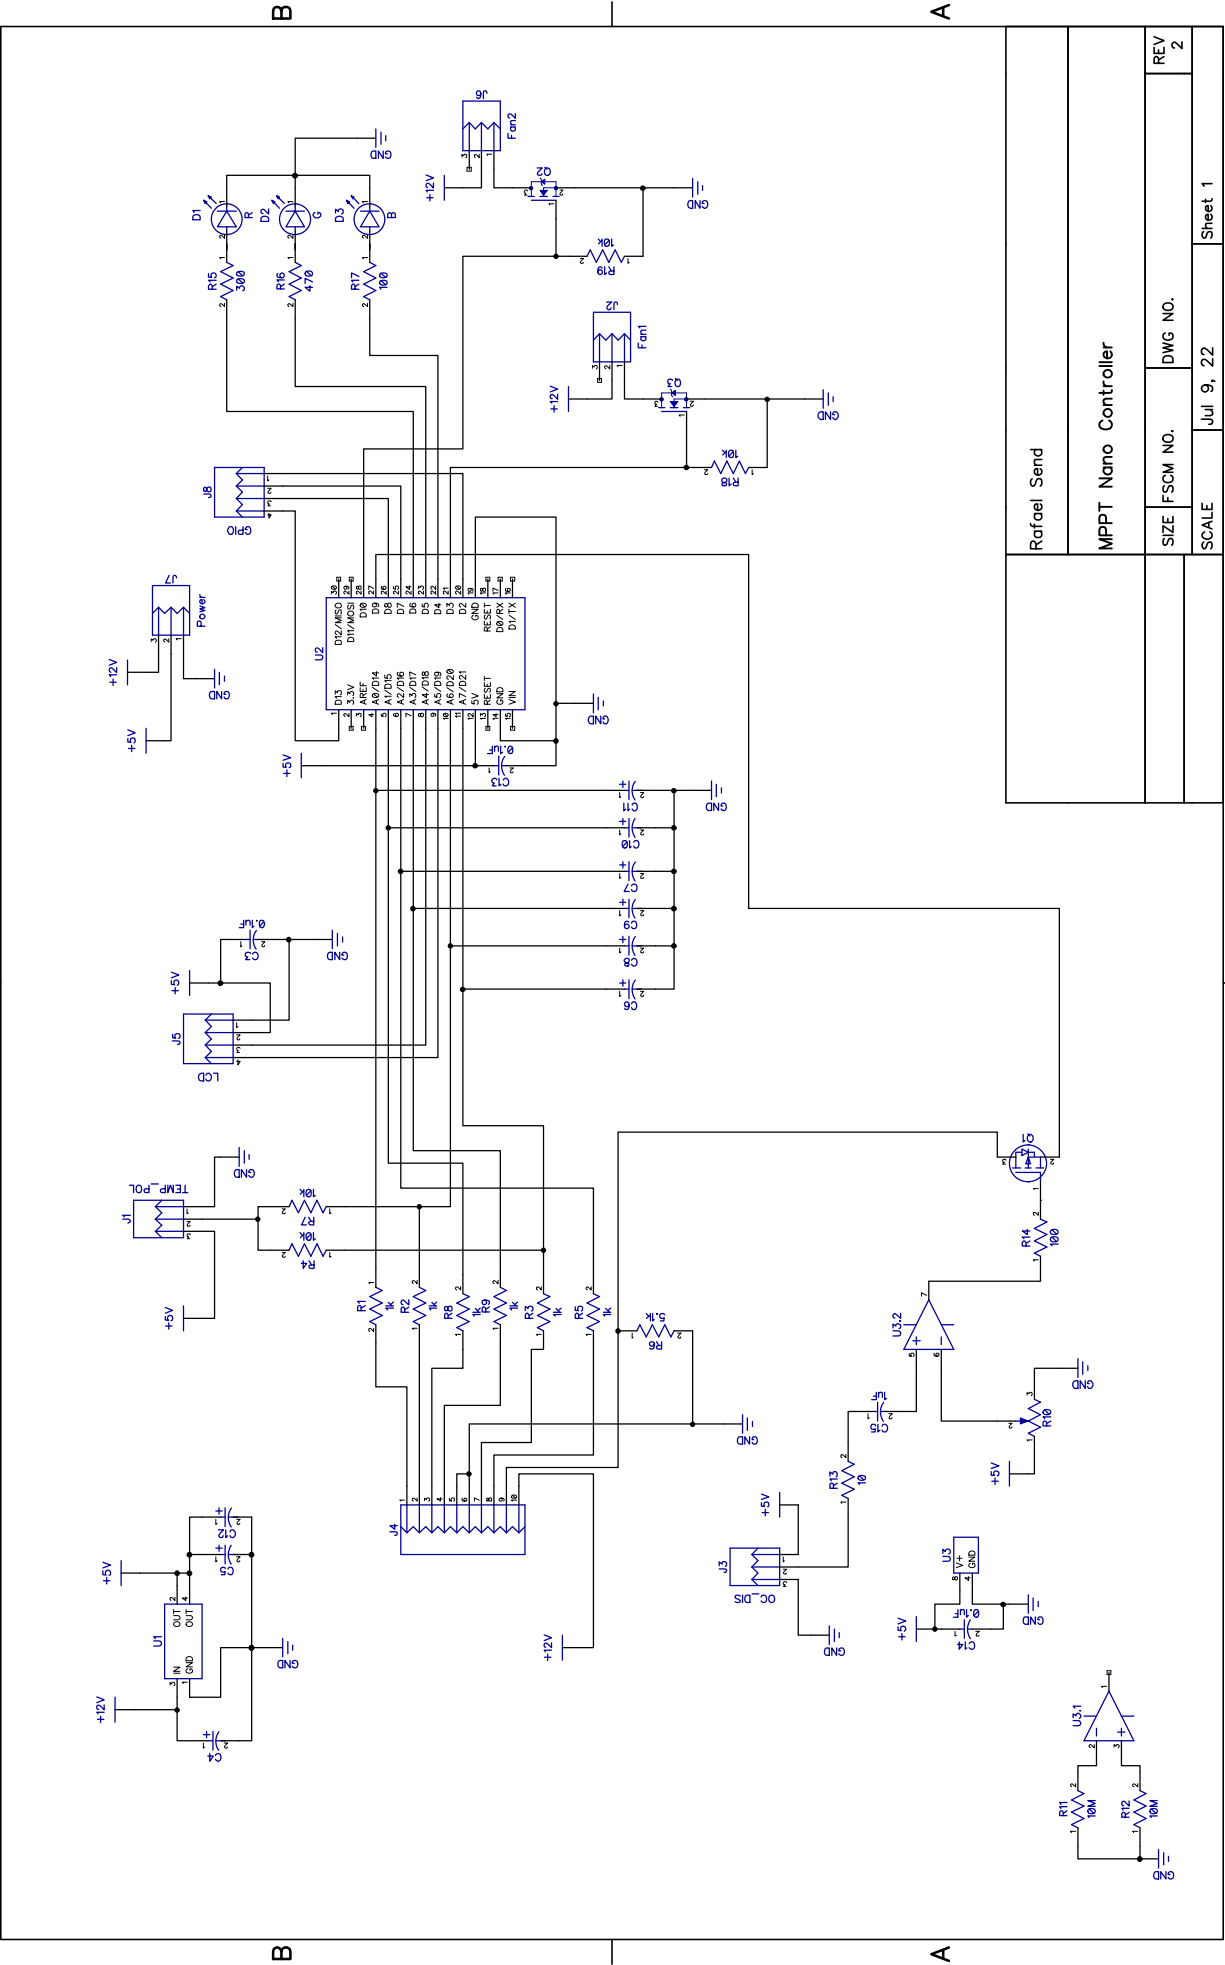

1

2

Rafael Send	
MPPT Nano Controller	
SIZE	FSCM NO.
SCALE	DWG NO.
Jul 9, 22	
Sheet 1	
REV	2

1

2