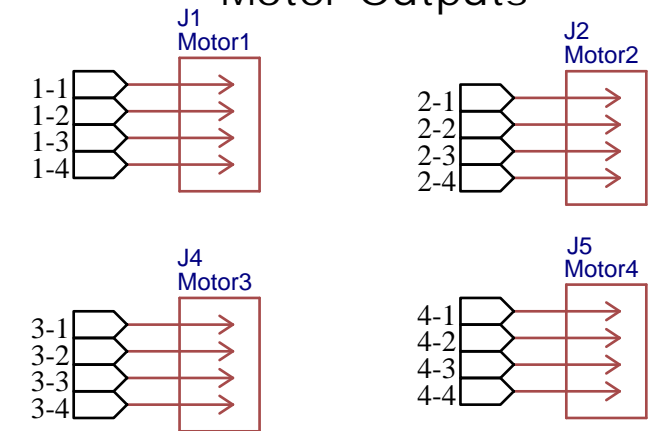

ARMMITE

Motor Outputs

TITLE: STM32L432 Gauge Controller AX1201728SG		REV: 1.01
Date: 04-11-2020		Sheet: 1/1
EasyEDA V5.6.10		Drawn By: Lewis