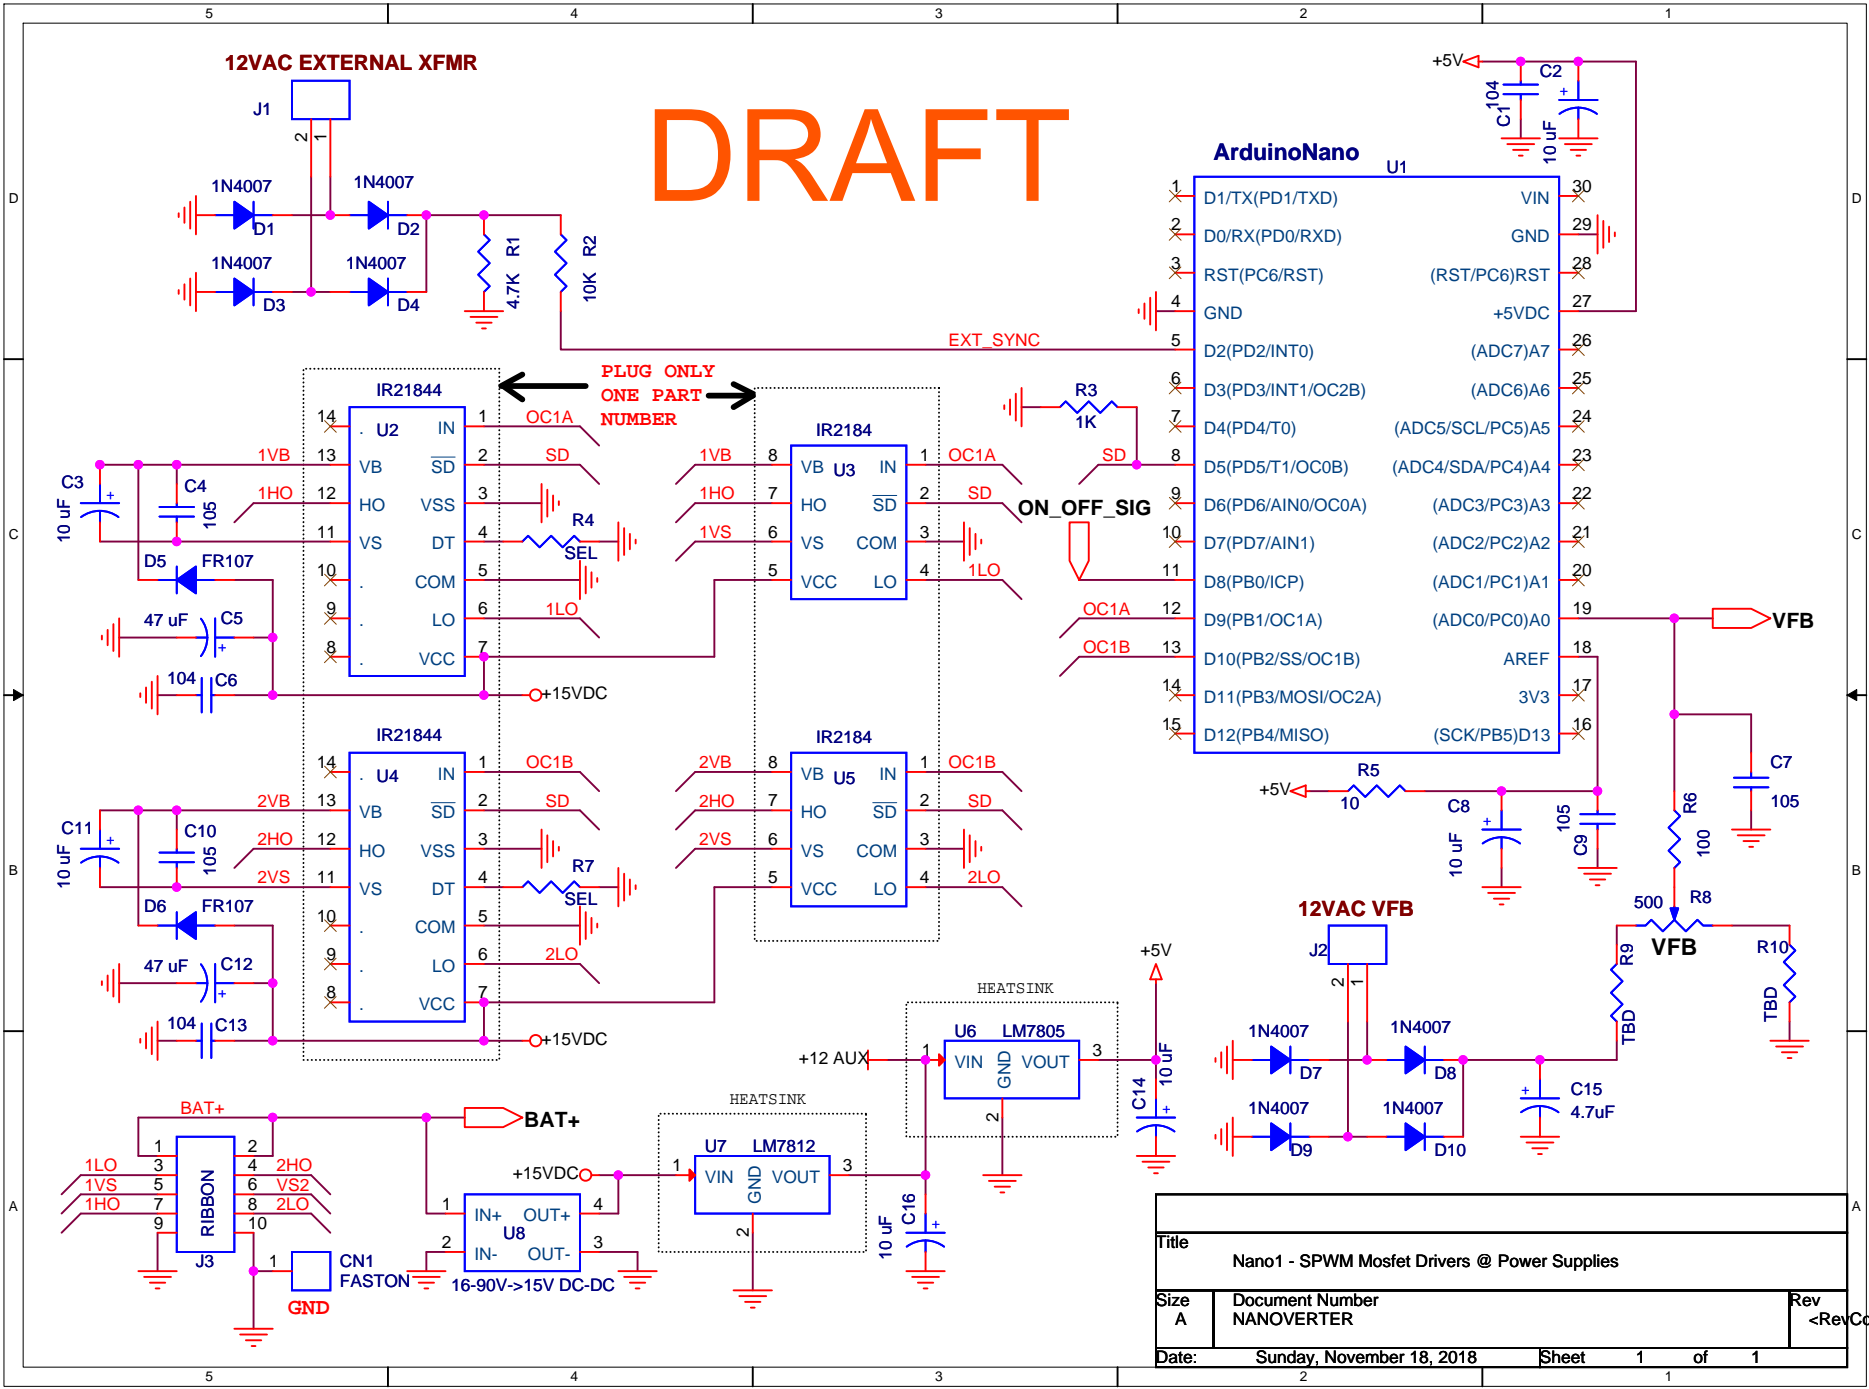

DRAFT

Title		
Nano1 - SPWM Mosfet Drivers @ Power Supplies		
Size A	Document Number NANOVERTER	Rev <RevCode>
Date:	Sunday, November 18, 2018	Sheet 1 of 1